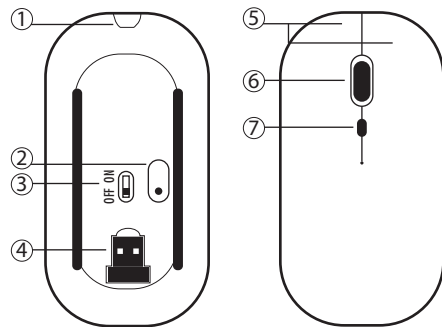

- 1- Connettore per la ricarica
- 2- Sensore ottico / LED rosso
- 3- On/Off
- 4- Alloggio Ricevitore USB
- 5- Tasto destro/sinistro
- 6- Rotella di scorrimento
- 7- Pulsante aggiuntivo

SPECIFICHE TECNICHE

Distanza di ricezione: 10m
Batteria: ricaricabile al litio 500mAh
Durata batteria in uso: 25 giorni circa
Tempo di ricarica: 2/3 ore circa
Tempo standby: 170 giorni circa
Dimensioni: 112 x 58 x 25mm
Peso: 90gr

CONTENUTO CONFEZIONE

1 mouse, 1 ricevitore USB, 1 cavo per la ricarica, 1 guida utente

CONSIGLI DI UTILIZZO

RICARICA DELLA BATTERIA

Collegare al connettore Micro USB posizionato frontalmente sul mouse (1) il cavo di ricarica ed in seguito ad un caricatore USB ed alla corrente elettrica. È possibile utilizzare il mouse anche durante la ricarica.

COLLEGAMENTO/ACCENSIONE/SPEGNIMENTO

Rimuovere il ricevitore USB (4) dal suo alloggiamento e collegarlo ad una porta USB del proprio computer. Accendere il mouse spostando l'interruttore di accensione/spegnimento (3) posto sul retro del mouse su ON. La connessione avviene immediatamente e il dispositivo è subito pronto all'utilizzo. Per spegnere il mouse spostare l'interruttore su OFF (3).

REQUISITI DEL SISTEMA

Windows 2000 / XP / 7 / 8 / 10 Vista 32bit o più.
Mac OS 10 o più.

GARANZIA

Questo prodotto è coperto dalla garanzia di due anni prevista dal Codice del Consumo Decreto Legislativo n. 206 del 6 settembre 2005). La garanzia non è applicabile in caso di danni causati da incidenti, utilizzi impropri e manomissioni da parte del cliente sul prodotto e non copre la normale usura di tutti gli accessori e della batteria integrata.

SMALTIMENTO